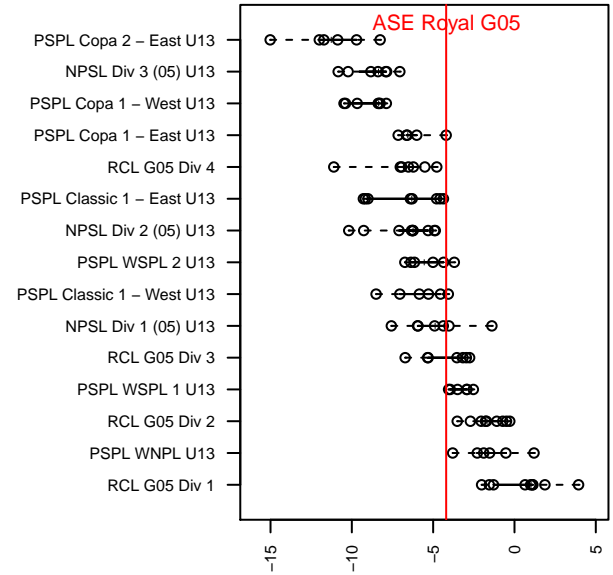

# ASE Royal G05

Academy of Soccer Excellence  
Pasco, WA  
G05 total strength=934  
attack=2.42 defense=1.05  
fall league = PSPL Copa 1 – East U13  
notes= Nunez 2016

alt names used:  
ASE Royal 05–Safranski  
ASE Safranski 05

Venues played:  
2017 Eastside FC Cup GU13 Silver  
2017 PSPL Copa 1 – East U13

**attack and defense variance (black dot)  
relative to other teams  
and top 10 in region**

**attack and defense rating  
relative to others at age  
and all opponents in last 13 months**