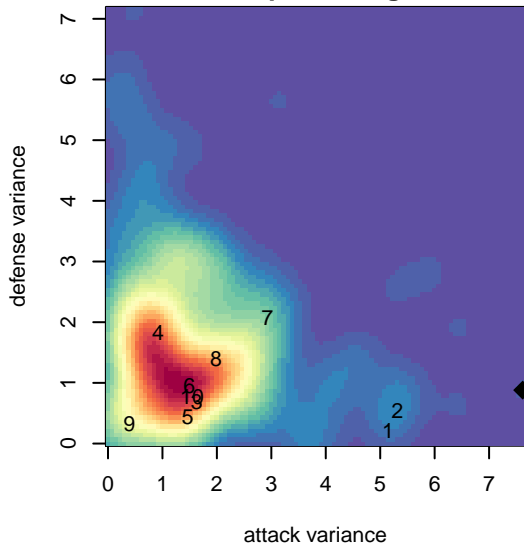

# ASE Royal G05

Academy of Soccer Excellence  
Pasco, WA  
G05 total strength=934  
attack=2.42 defense=1.05  
fall league = PSPL Copa 1 – East U13  
notes= Nunez 2016

alt names used:  
ASE Royal 05–Safranski  
ASE Safranski 05

Venues played:  
2017 Eastside FC Cup GU13 Silver  
2017 PSPL Copa 1 – East U13

**attack and defense variance (black dot)  
relative to other teams  
and top 10 in region**

**attack and defense rating  
relative to others at age  
and all opponents in last 13 months**