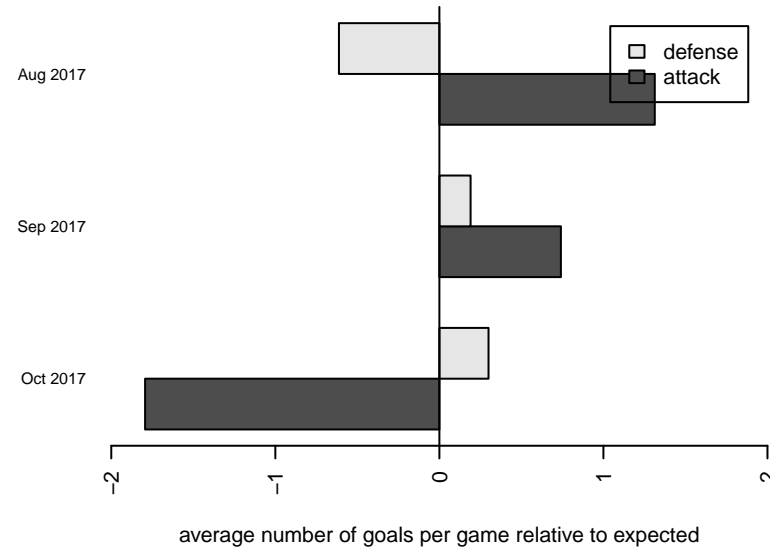

Performance relative to 13 month average