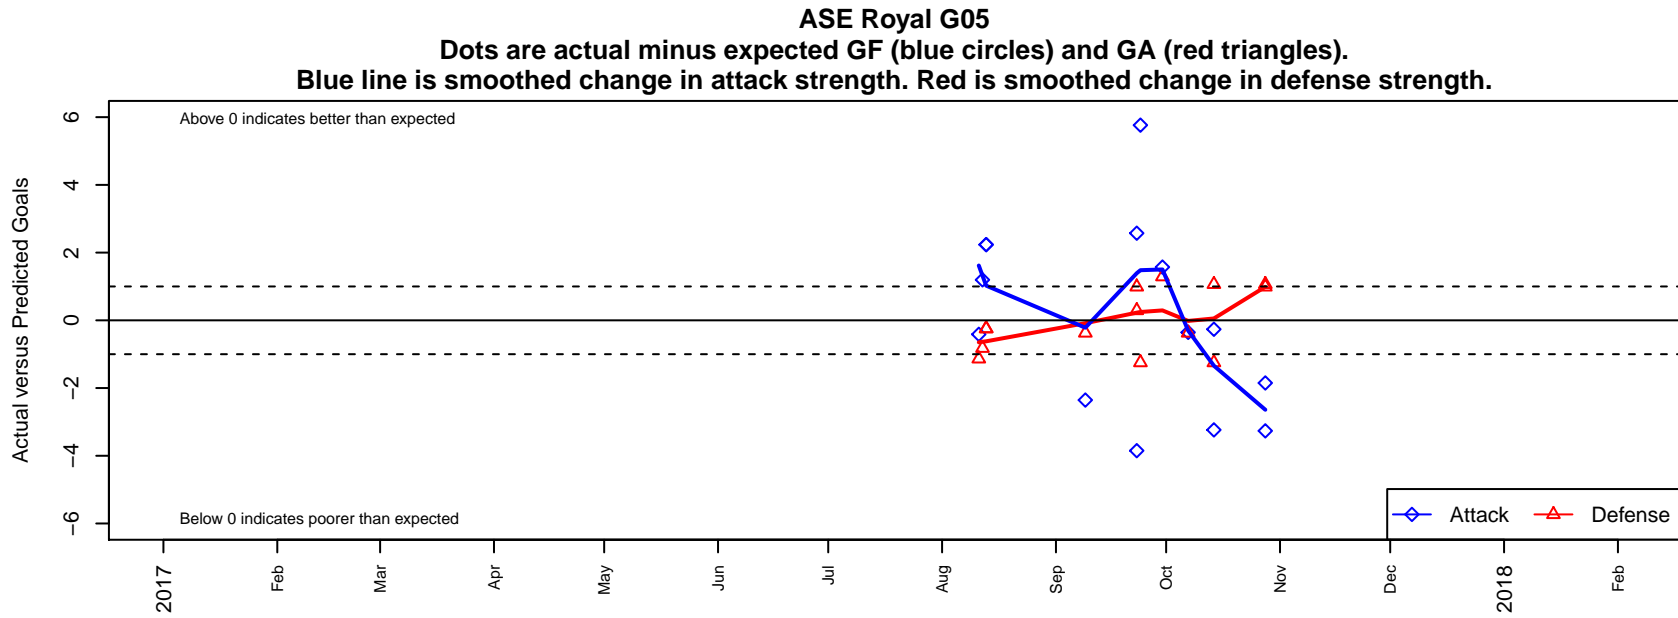

# ASE Royal G05

Academy of Soccer Excellence  
Pasco, WA  
G05 total strength=934  
attack=2.42 defense=1.05  
fall league = PSPL Copa 1 – East U13  
notes= Nunez 2016

alt names used:  
ASE Royal 05–Safranski  
ASE Safranski 05

Venues played:  
2017 Eastside FC Cup GU13 Silver  
2017 PSPL Copa 1 – East U13

**attack and defense variance (black dot)  
relative to other teams  
and top 10 in region**

**attack and defense rating  
relative to others at age  
and all opponents in last 13 months**