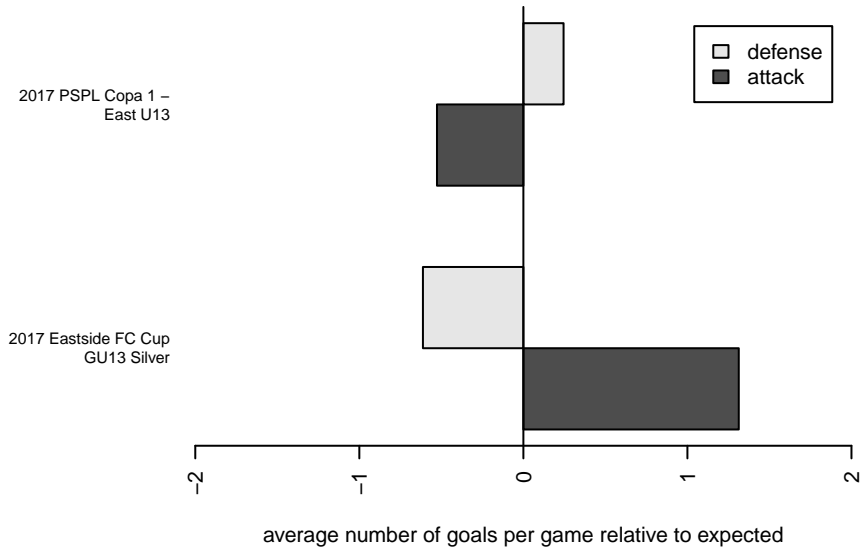

Performance relative to 13 month average